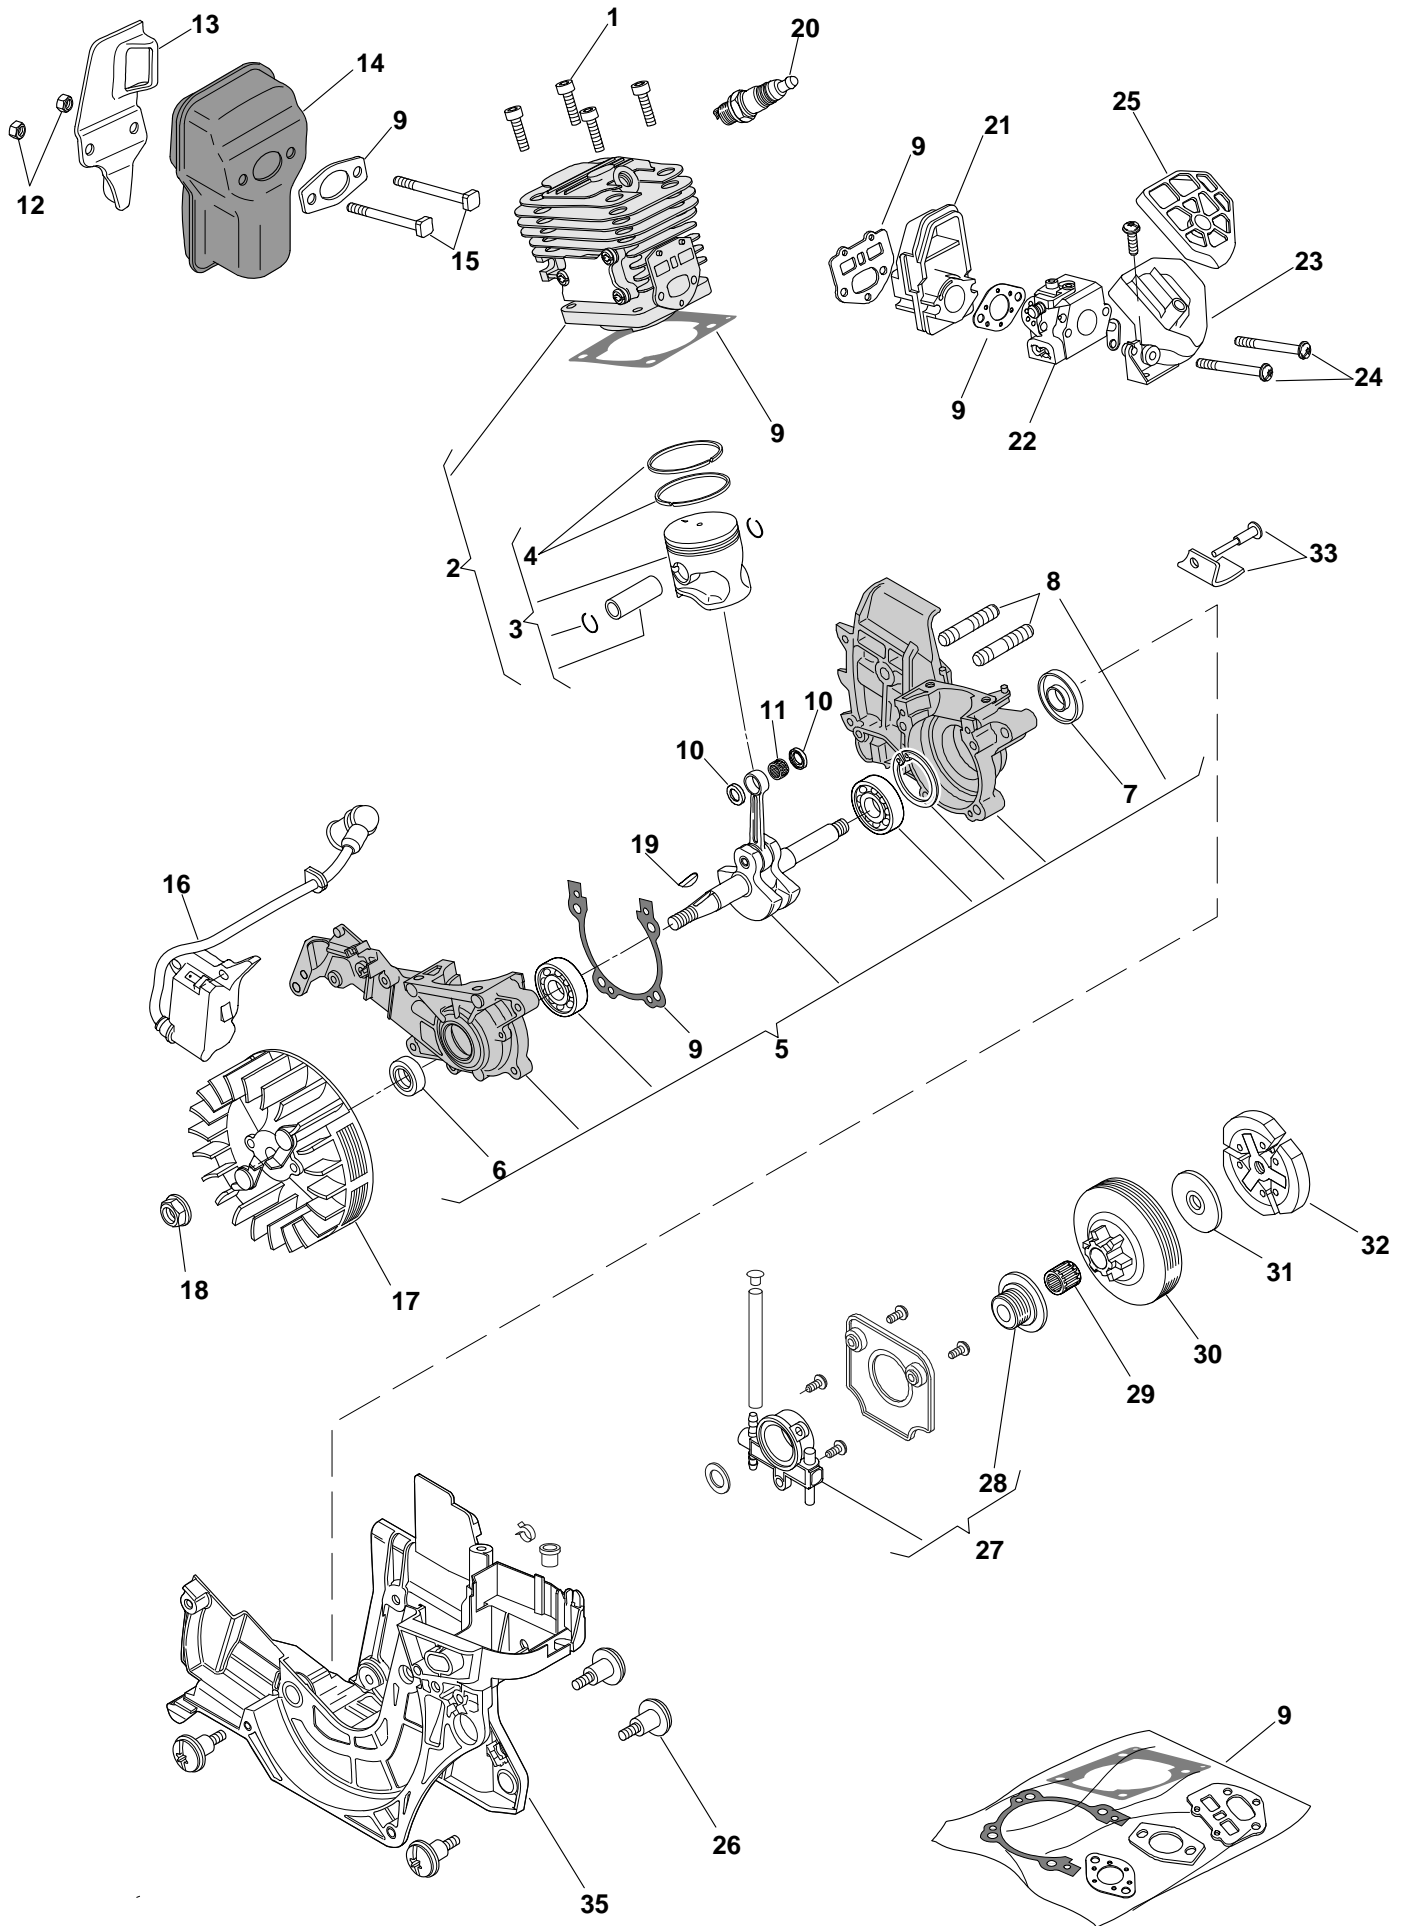

GENUINE SPARE PARTS

P 352 Model Year 2008

- Use GLOBAL GARDEN PRODUCT Genuine Spare Parts specified in the parts list for repair and/or replacement.
- The contents described in the parts list may change due to improvement.
- The drawings of the spare parts are only indicative and might not represent the part in question exactly.
- The indications "right" - "left" - "front" - "rear" refer to the position of the operator when using the machine.
- When placing orders of parts for repair and/or replacement, make sure that the illustrated parts list is the one applying to the machine's year of manufacture, as shown on the identification plate attached to the machine.

...THINKING GREEN

P 352 - Model Year 2008

Engine

P 352 - Model Year 2008

Engine

Pos.	Part no.	Q.ty	Description	Remarks
1	183878032/0	4	Screw	.
2	183070002/0	1	Cylinder Pistor Assy	.
3	183590002/0	1	Piston Assy	.
4	183303509/0	1	Piston Ring	.
5	183275300/0	1	Short Block Engine	.
6	119035154/0	1	Seal Ring	.
7	119035155/0	1	Seal Ring	.
8	123878031/0	2	Screw	.
9	183303508/0	1	Cilynder Gasket Assy	.
10	123652504/0	2	Washer	.
11	123235002/0	1	Needle Bearing	.
12	2432040	2	Nut	.
13	123140056/0	1	Deflector	.
14	183740001/0	1	Muffler Assy	.
15	123878028/0	1	Screw	.
16	123044003/0	1	Electronic Coil	.
17	183880003/0	1	Flywheel Assy	.
18	112154200/0	1	Nut	.
19	123072000/0	1	Flywheel Key	.
20	23051000/0	1	Spark Plug	.
21	123073504/0	1	Intake Manifold	.
22	123054017/0	1	Carburettor	.
23	123073505/0	1	Intake Manifold Assy	.
24	123878019/0	2	Screw	.
25	123220004/0	1	Air Filter	.
26	123878033/0	4	Screw	.
27	183594504/0	1	Oil Pump	.
28	123878030/0	1	Worm	.
29	123235001/0	1	Needle Bearing	.
30	123050004/0	1	Clutch Drum	.
31	123657008/0	1	Washer	.
32	183215002/0	1	Clutch Ass.Y	.
33	183303510/0	1	Chain Guard	.
33	3657050	1	Spark Plug Spring	.
34	3748880	1	Spark Plug Cover	.
35	123057004/0	1	Crankase	.