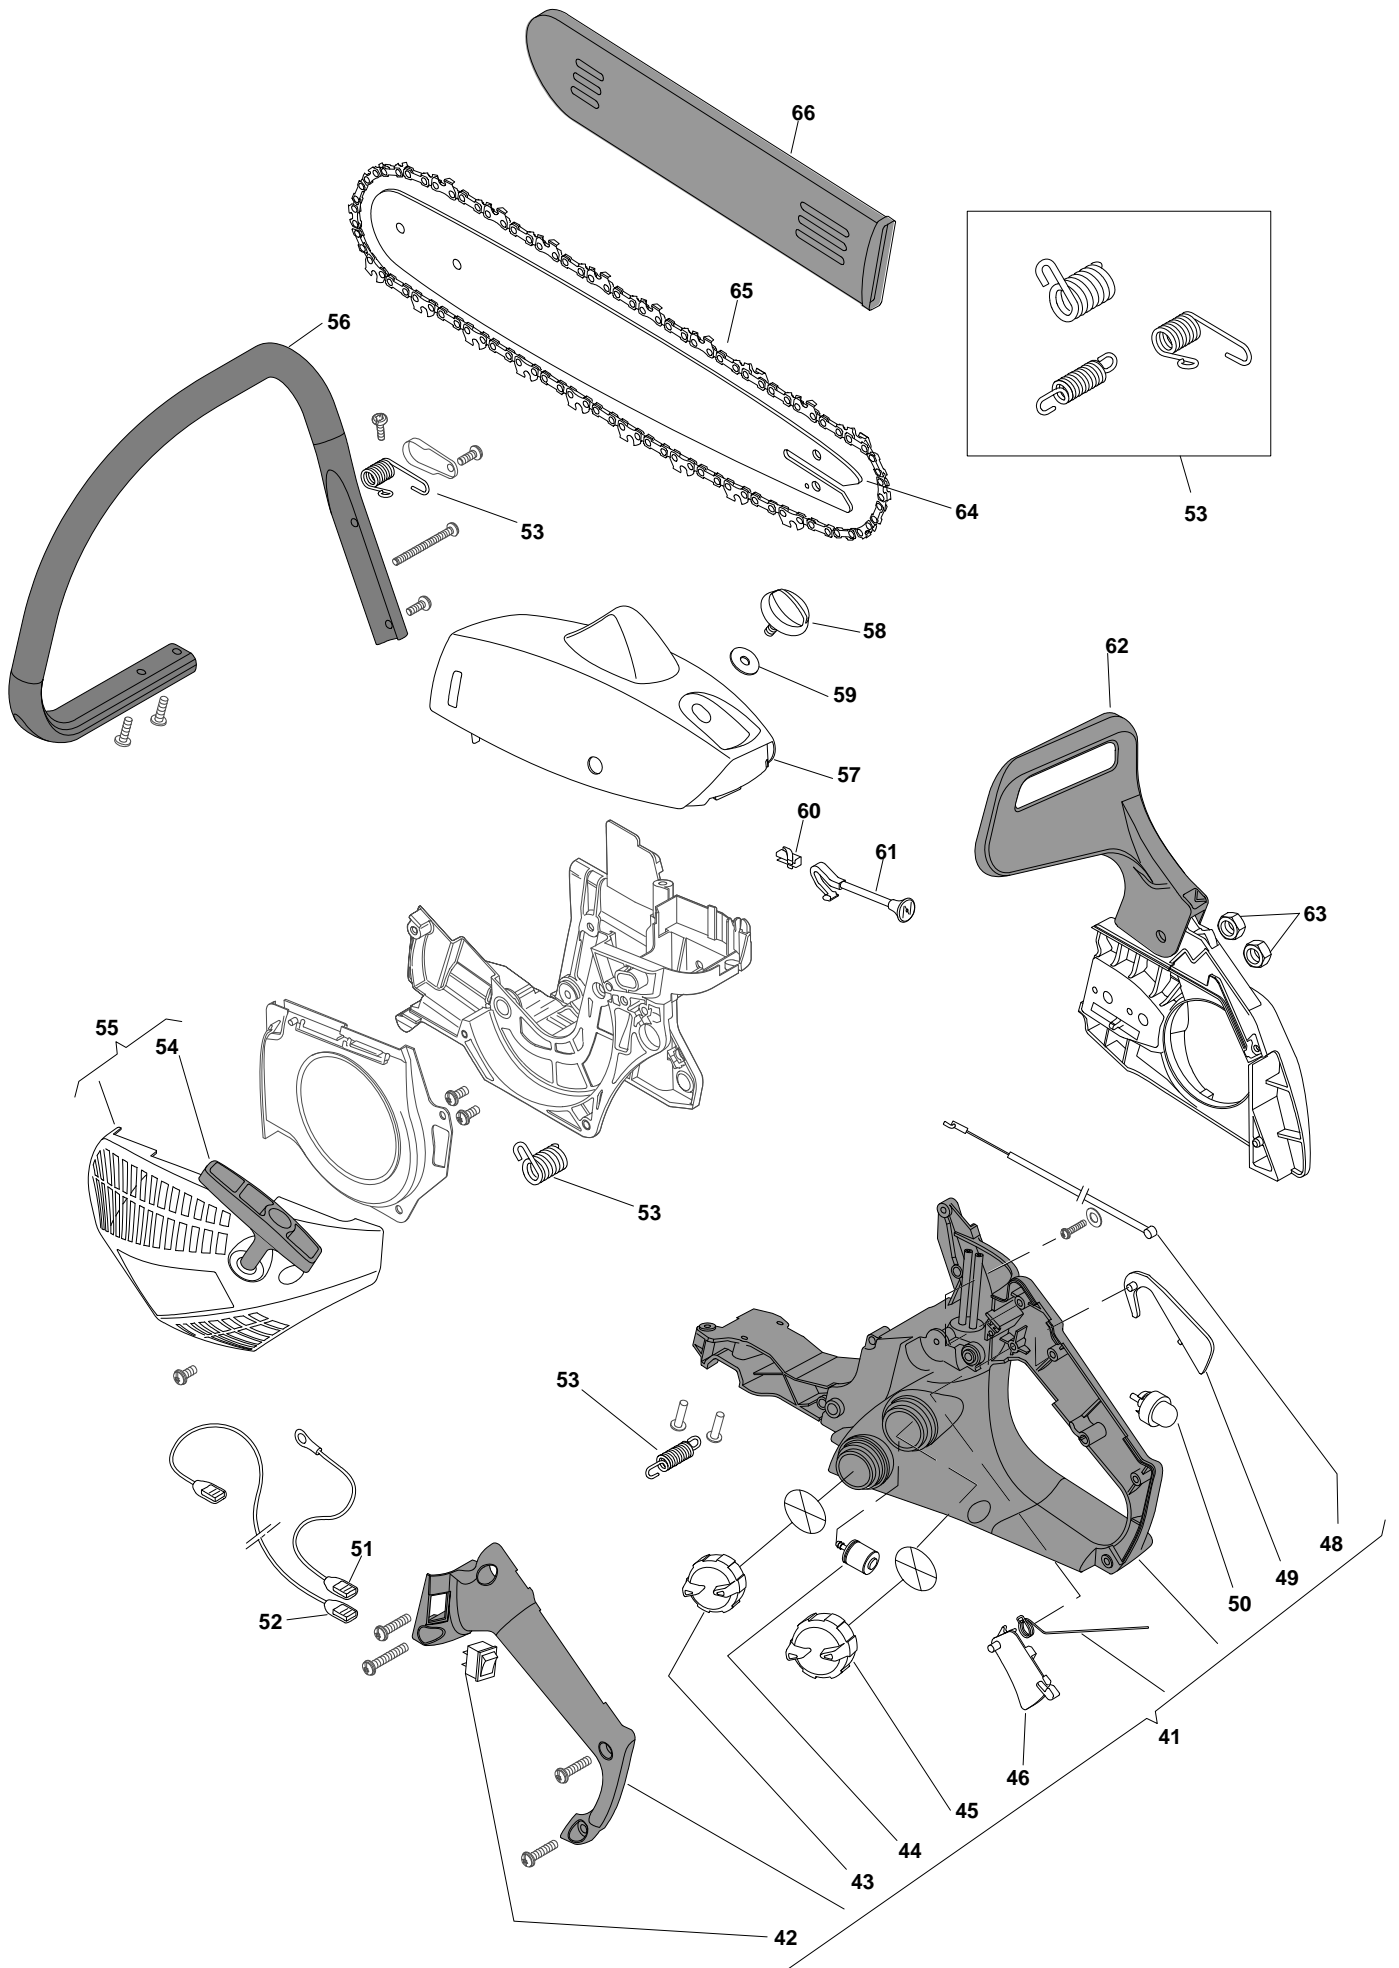

P 352 - Model Year 2008

Housing

P 352 - Model Year 2008

Housing

Pos.	Part no.	Q.ty	Description	Remarks
41	183300014/0	1	Handle Assy	.
42	123303001/0	1	Switch	.
43	183790005/0	1	Tank Cap	.
44	183520001/0	1	Intake Filter	.
45	183790004/0	1	Fuel Tank-Cap Ass.Y	.
46	123315069/0	1	Throttle Lever	.
48	123066010/0	1	Cable, Trottle	.
49	123315070/0	1	Safety Lever	.
50	6980242	1	Primer	.
51	123065020/0	1	Earth Cable	.
52	123065021/0	1	Stop Wire	.
53	183430550/0	1	Shock Absorber Spring Assy	.
54	3749437	1	Starter Handle	.
55	183058016/0	1	Starter Assy Red	.
56	123105002/0	1	Handle	.
57	123087015/0	1	Cylinder Cover Red	.
58	123593504/0	1	Knob	.
59	123160053/0	1	Bushing	.
60	123202001/0	1	Grommet	.
61	123315068/0	1	Choke Lever	.
62	183059011/0	1	Clutch Ho. W/Br. Assy Red	.
63	123120006/0	2	Nut	.
64	123900350/0	1	"Guide Bar 14""	14" 3/8" Mini .050" (1.3 mm)
64	123900351/0	1	"Guide Bar 16""	16" 3/8" Mini .050" (1.3 mm)
65	4113703	1	"Chain 14""	14" 3/8" .050" (1.3 mm) - 52E
65	4113705	1	"Chain 16""	16" 3/8" .050" (1.3 mm) - 56E
66	4181297	1	Chain Cover	.
66	4181307	1	Chain Cover	.
67	183604000/0	1	Starter Pulley	.