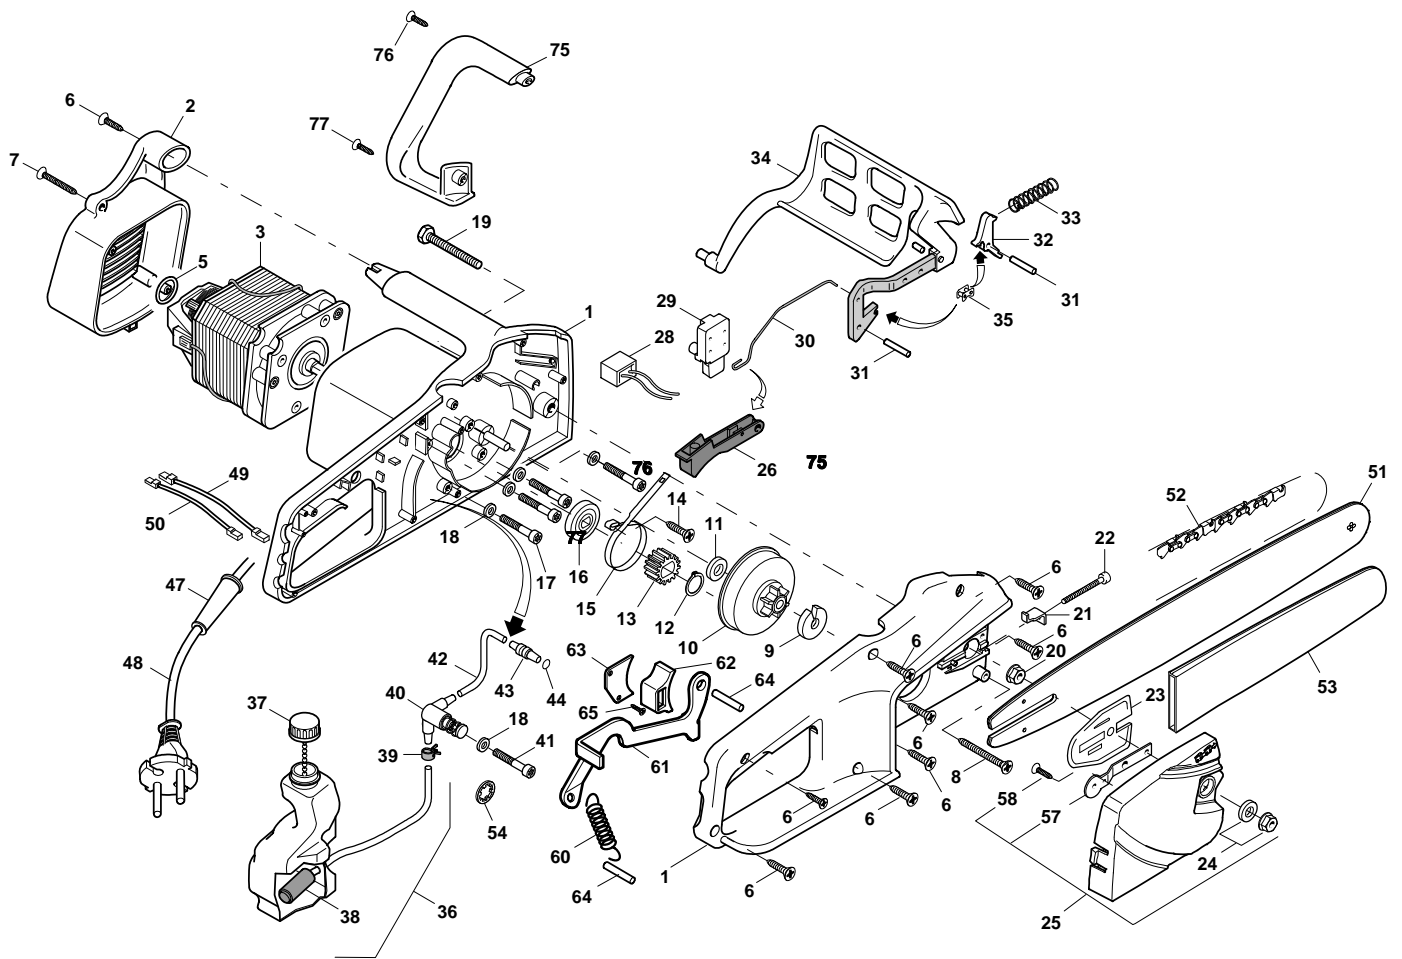

...THINKING GREEN

ES 202 - Model Year 2008

ES 202

ES 202 - Model Year 2008

ES 202

Pos.	Part no.	Q.ty	Description	Remarks
1	383300011/0	1	Handle Assy, Yellow	
2	4563610	1	End Cover Grey	
3	8251900	1	Motor Assy	230 V
5	8721480	1	Or Ring Kit	
6	2123210	9	Screw	
7	2123220	2	Screw	
8	2123230	1	Screw	
9	3614300	1	Side Plate	
10	8562940	1	Gear Assy	
11	3611961	1	Washer	
12	3353020	1	Snap Ring	
13	3660580	1	Sprocket	
14	2123250	1	Screw	
15	3614690	1	Brake Band	
16	3660570/1	1	Brake Blade	
17	2135040	4	Screw	
18	2312090	5	Washer	
19	2112490	1	Screw	
20	2670120	1	Nut	
21	3614310	1	Bar Adjusting Block	
22	2122270	1	Screw	
23	3614280/1	1	Bar Plate	
24	8642820	1	Nut Assy With Busching	
25	383109501/0	1	Bar Holder Assy Grey	
26	3743497/1	1	Switch Lever	
28	3211210	1	Condenser	
29	3211200	1	Switch	
30	23835000/0	1	Switch Rod	
31	3180390	1	Pin	
32	3614260	1	Lever	
33	3653720	1	Spring	
34	8563510	1	Protector	
35	4252020	1	Chain Brake Link Assy	
36	4252000/1	1	Oil Tank	
37	4252010	1	Tank Cap	
38	8642570	1	Filter Intank Assy With Pipe	
39	3320170	1	Clamp	
40	8750100	1	Oil Pump	
41	2123030	1	Screw	
42	3786010	1	Oil Tube	
43	3750010	1	Nozzle	
44	3721030	1	Gasket	
47	3744767	1	Feed Fairlead	
48	3211250	1	Power Cord Assy	
48	3211340	1	Power Cord Assy	Gb
48	3211440	1	Power Cord Assy	Ch - Bra
48	3211540	1	Power Cord Assy	Arg
48	3211640/1	1	Power Cord Assy	Australia
49	3211231	1	Engine Wire	
50	3211221	1	Engine Wire	
51	23900110/0	1	"Guide Bar 14""	14" 3/8" Mini .050" (1.3 mm)
51	23900111/0	1	"Guide Bar 16""	16" 3/8" Mini .050" (1.3 mm)
52	4113702	1	"Chain 14""	14" 3/8" .050" (1.3 mm) - 50E
52	4113705	1	"Chain 16""	16" 3/8" .050" (1.3 mm) - 56E
53	4181297	1	Chain Cover	
53	4181307	1	Chain Cover	
54	12604897/0	2	Washer	
57	3614290	1	Bar Plate	
58	2123060	1	Screw	
60	23430556/0	1	Spring	
61	23315057/0	1	Lever	
62	23487000/0	1	Link Block	