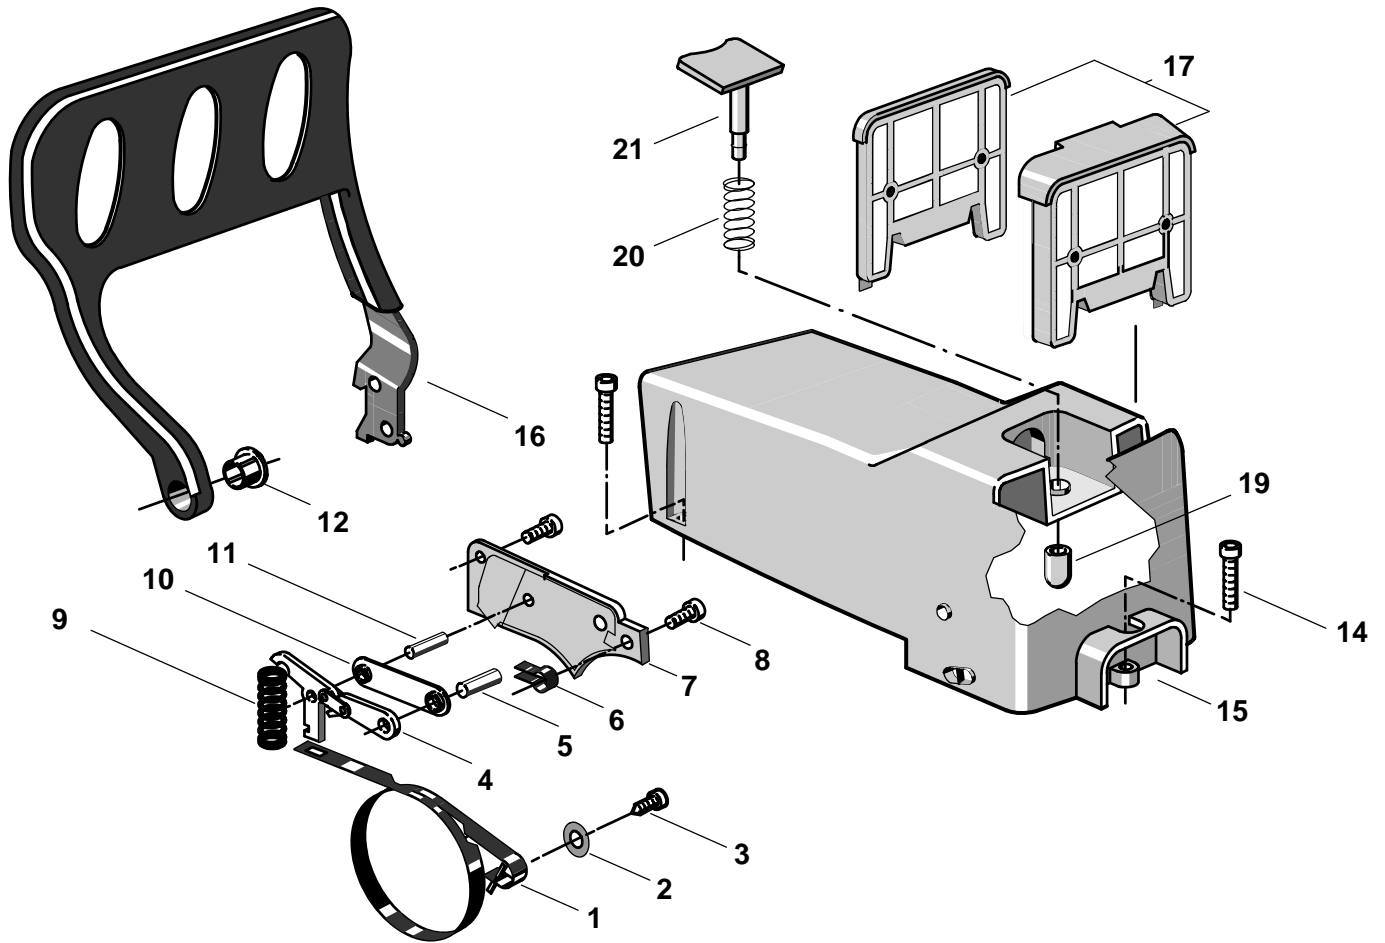

P 361 - Model Year 2008

Crankcase

Pos.	Part no.	Q.ty	Description	Remarks
1	3614740	1	Brake Band	
2	2312150	1	Washer	
3	2123060	1	Screw	
4	4252310	1	Chain Brake Lever	
5	3180500	1	Roller 5X19,8	
6	3614780	1	Spring	
7	3750117	1	Cylinder Cover	
8	2123100	2	Screw	
9	3654420	1	Spring	
10	3614490	1	Plate	
11	3180510	1	Roller 6X21,8	
12	3614330	1	Bush	
14	2123030	3	Screw	
15	4252350	1	Cylinder Cover Yellow	
16	4563267	1	Hand Guard	
17	8781530	1	Air Filter	
19	3750227	1	Air Purge Cap Button	
20	3654430	1	Springs	
21	3750217	1	Air Purge Pump