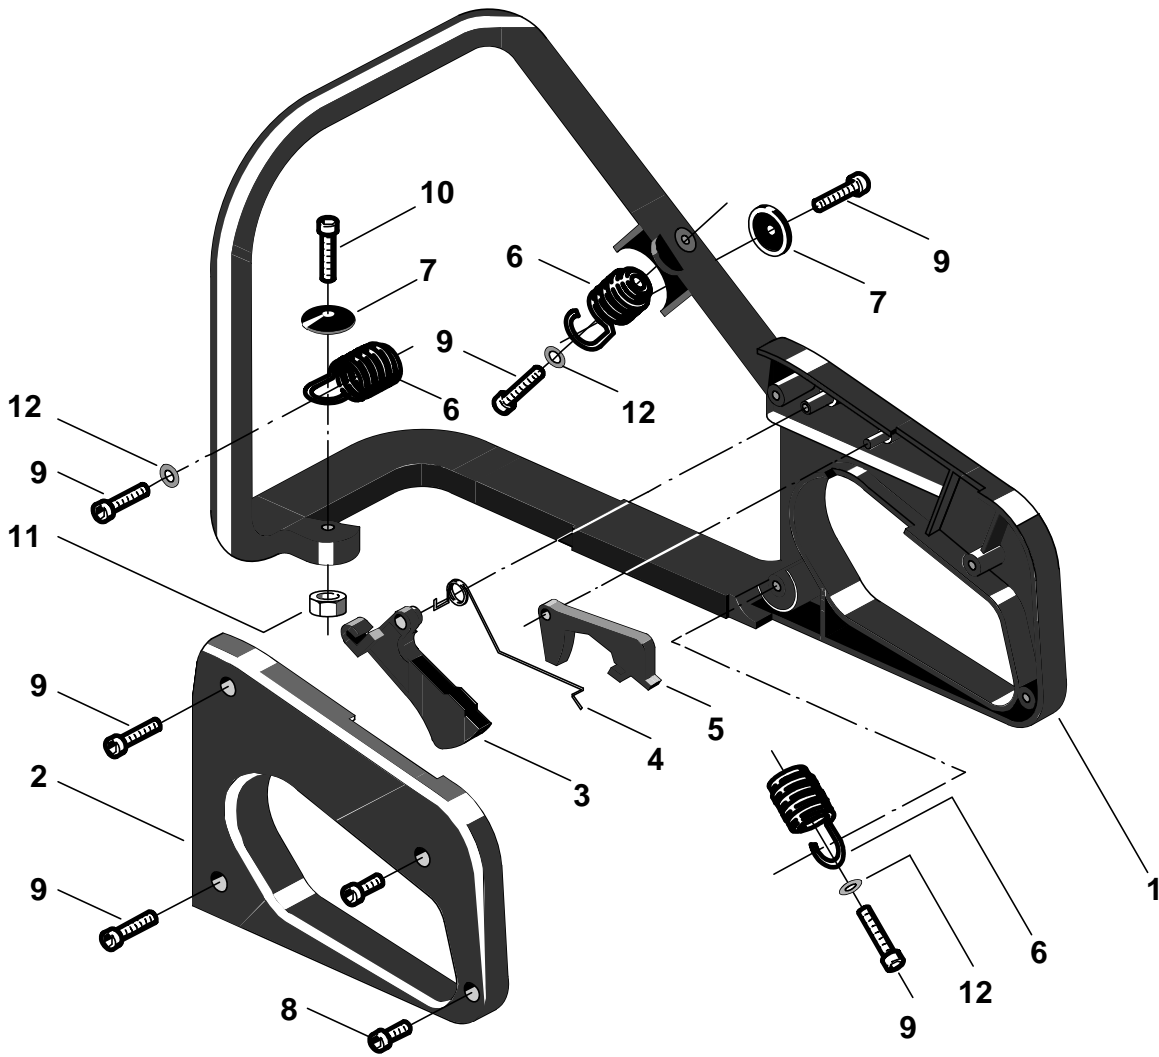

## Crankcase

Pos.	Part no.	Q.ty	Description	Remarks
1	3614740	1	Brake Band	
2	2312150	1	Washer	
3	2123060	1	Screw	
4	4252310	1	Chain Brake Lever	
5	3180500	1	Roller 5X19,8	
6	3614780	1	Spring	
7	3750117	1	Cylinder Cover	
8	2123100	2	Screw	
9	3654420	1	Spring	
10	3614490	1	Plate	
11	3180510	1	Roller 6X21,8	
12	3614330	1	Bush	
14	2123030	3	Screw	
15	4252350	1	Cylinder Cover Yellow	
16	4563267	1	Hand Guard	
17	8781530	1	Air Filter	
19	3750227	1	Air Purge Cap Button	
20	3654430	1	Springs	
21	3750217	1	Air Purge Pump	

## Handle

Pos.	Part no.	Q.ty	Description	Remarks
1	4563147	1	Handle	
2	4563157	1	Handle Cover	
3	3743587	1	Throttle Lever	
4	3654440/1	1	Spring	
5	3743597	1	Safety Lever	
6	3654400	3	Spring	
7	3614800	2	Washer	
8	2123100	3	Screw	
9	2123031	6	Screw	
10	2135040	1	Screw	
11	2432040	1	Nut	
12	2312090	3	Washer	