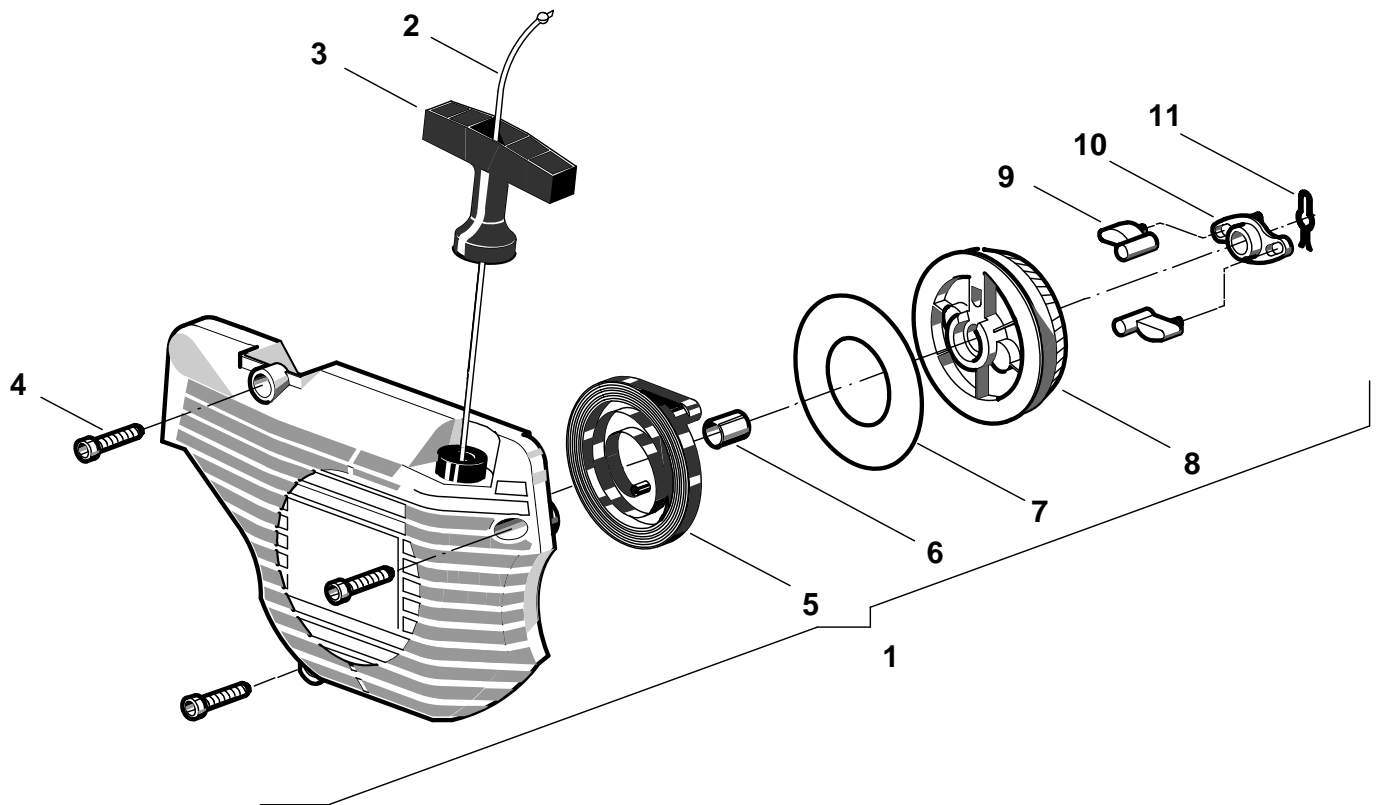

## Starter

Pos.	Part no.	Q.ty	Description	Remarks
1	4252340	1	Carter Assy Yellow	
2	3784030	1	Starter Cord	
3	3750067	1	Starter Handle	
4	2123030	3	Screw	
5	4611480	1	Spring	
6	3623590	1	Bushing	
7	3723640	1	Disc	
8	3750130	1	Starter Pulley	
9	3750080	2	Starter Hook	
10	3750140	1	Starter Hook Guide	
11	3657480	1	Retainer	