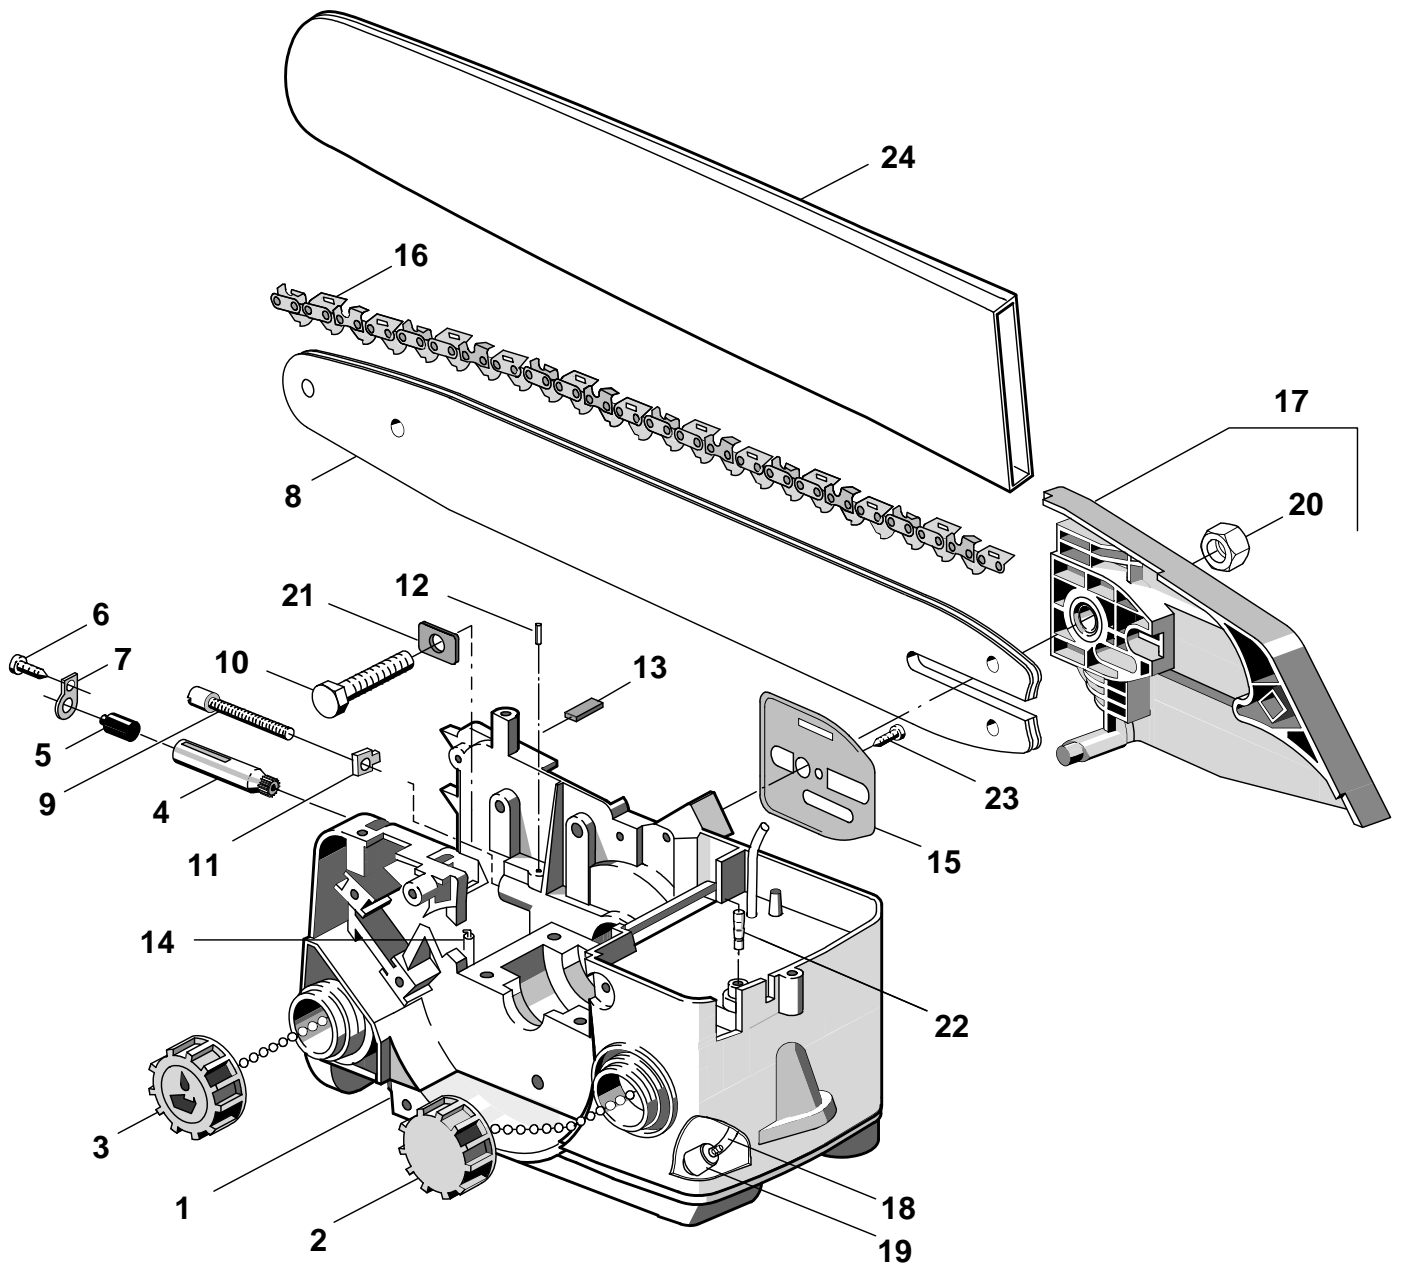

P 361 - Model Year 2008

Crankcase-trim group

P 361 - Model Year 2008

Crankcase-trim group

Pos.	Part no.	Q.ty	Description	Remarks
1	83057002/0	1	Crankase	
2	4252010	1	Tank Cap	
3	4252010	1	Tank Cap	
4	4252220	1	Oil Pump	
5	3744790	1	Spacer	
6	2123020	2	Screw	
7	3614810	1	Retainer	
8	23900110/0	1	"Guide Bar 14""	14" 3/8" Mini .050" (1.3 mm)
8	23900111/0	1	"Guide Bar 16""	16" 3/8" Mini .050" (1.3 mm)
9	2653470	1	Screw	
10	23878001/0	1	Screw	
11	3641970	1	Plug	
12	3741360	1	Cap For Oil Delivery	
13	3614930	1	Insert	
14	4353090/1	1	Tube Ass.Y For Oil Breather	
15	23311002/0	1	Plate	
16	4113702	1	"Chain 14""	14" 3/8" .050" (1.3 mm) - 50E
16	4113705	1	"Chain 16""	16" 3/8" .050" (1.3 mm) - 56E
17	4252330	1	Clutch Housing Yellow	
18	3786050	1	Fuel Line	
19	4253290	1	Intake Filter	
20	2670270	1	Nut	
21	23650100/0	1	Bar Screw Support	
22	4253680	1	Breather Valve Assy	
23	2123060	1	Screw	
24	4181297	1	Chain Cover	
24	4181307	1	Chain Cover